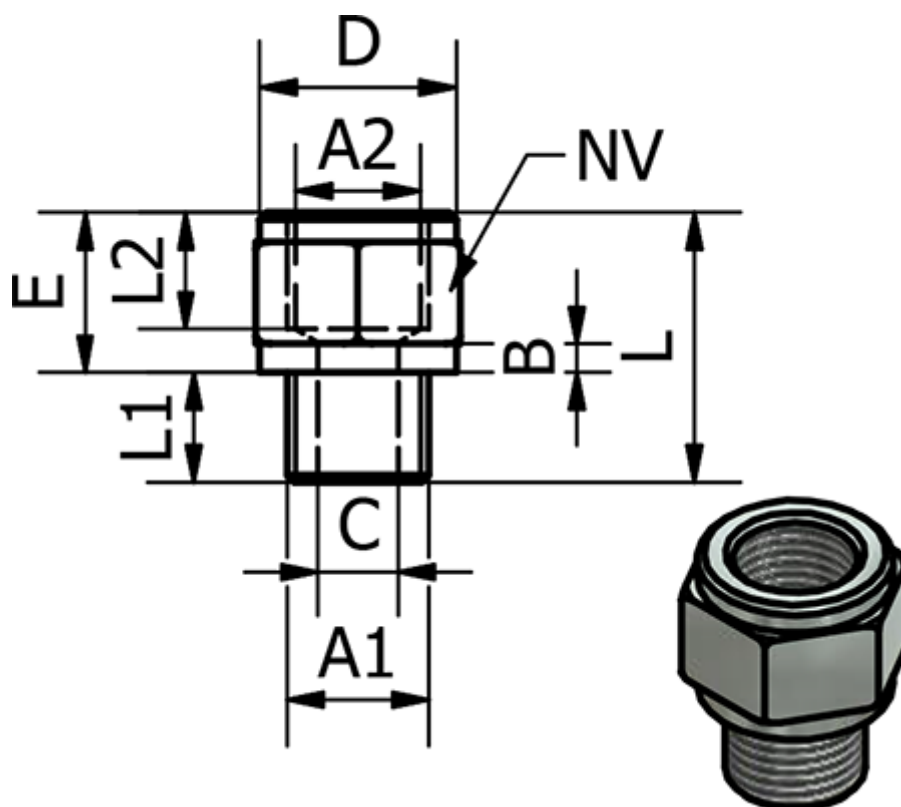

Data Sheet

Article number: 5891120TR3834

Description: Nipple sleeve 1120TR - 3834
R3/8" - G3/4"

Measures

A1 = 3/8"

L2 = 12.5

A2 = 3/4"

NV = 32

B = 3

C = 11

D = 31.5

E = 17

L = 28

L1 = 11